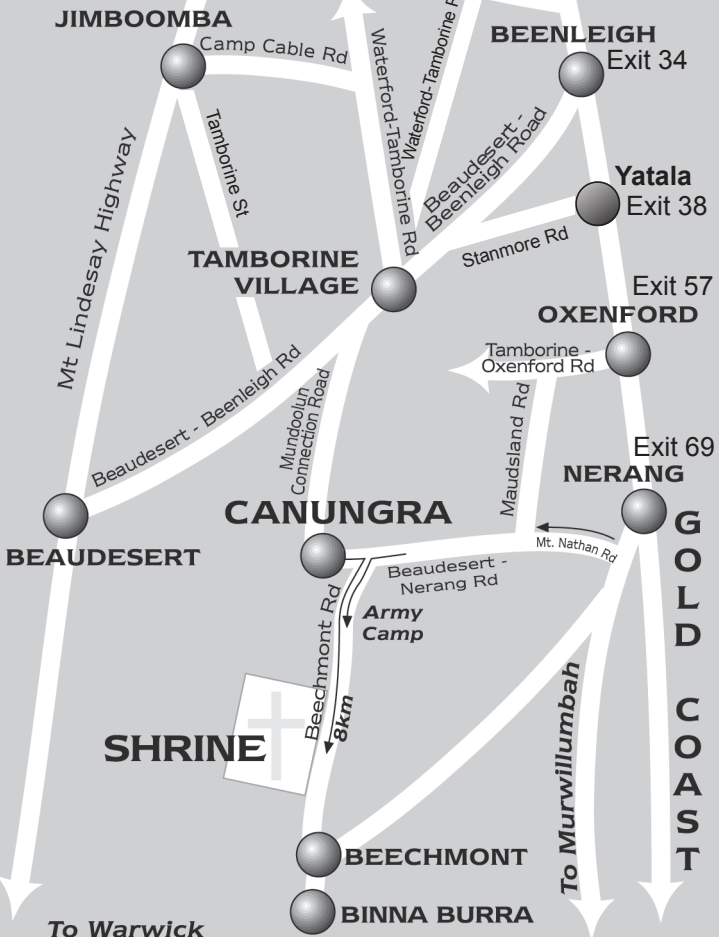

REFIDEX:

WITHEREN:

MARIAN VALLEY SHRINE
2541 BEECHMONT RD.
45 J11

BRISBANE

To Toowoomba

JIMBOOMBA

BEENLEIGH

TAMBORINE VILLAGE

OXENFORD

CANUNGRA

NERANG

SHRINE

BEECHMONT

BINNA BURRA

To Warwick

To Murwillumbah

- 28 Sat** Annual Pilgrimage of Eritrean Community with their Chaplain. 11am Mass followed by Procession to the Chapel of St. Mariam Dearit Virgin Mary. Lunch.

June 2022

- 4 Sat** First Saturday - Refer to 1st Sat programme on back page.
- 11 Sat** Annual Pilgrimage of the Hungarian community with their Chaplain. 10:40am Rosary. 11am Mass followed by procession to the Chapel of Blessed Eusebius with Prayers. Lunch.
- 13 Mon** Fatima Day, Feast of St. Anthony of Padua. Annual Pilgrimage of Croatian Community honouring St. Anthony of Padua. 10am Holy Hour with Rosary, Confession. 11am Solemn Mass. Followed by Procession to St. Anthony's Chapel. Prayers. Then to Grotto of Our Lady of Fatima. Devotions. Benediction.
- 19 Sun** Corpus Christi Sunday. 10:00am Holy Hour & Rosary. 11am Solemn Mass followed by Solemn Eucharistic Procession to the Four Altars. Also, 4pm Mass
- 24 Fri** Solemnity of the Sacred Heart of Jesus. 8:30am Rosary. 9am Mass and Benediction.
- 25 Sat** Immaculate Heart of Mary. Nativity of St John the Baptist. 10am Holy Hour, Confession. 11am Mass. Followed by Eucharistic procession to Fatima Grotto. Devotions. Benediction.